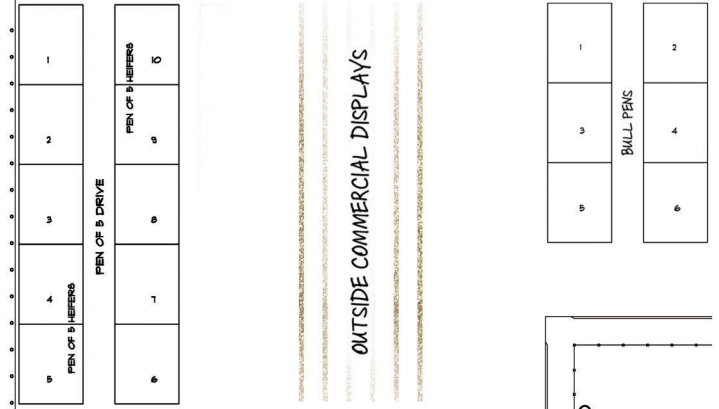

**EAST ARENA**

**NGC**  
*The Classic*  
 WINTER EDITION  
**2025 LAYOUT**

PARKING LOT